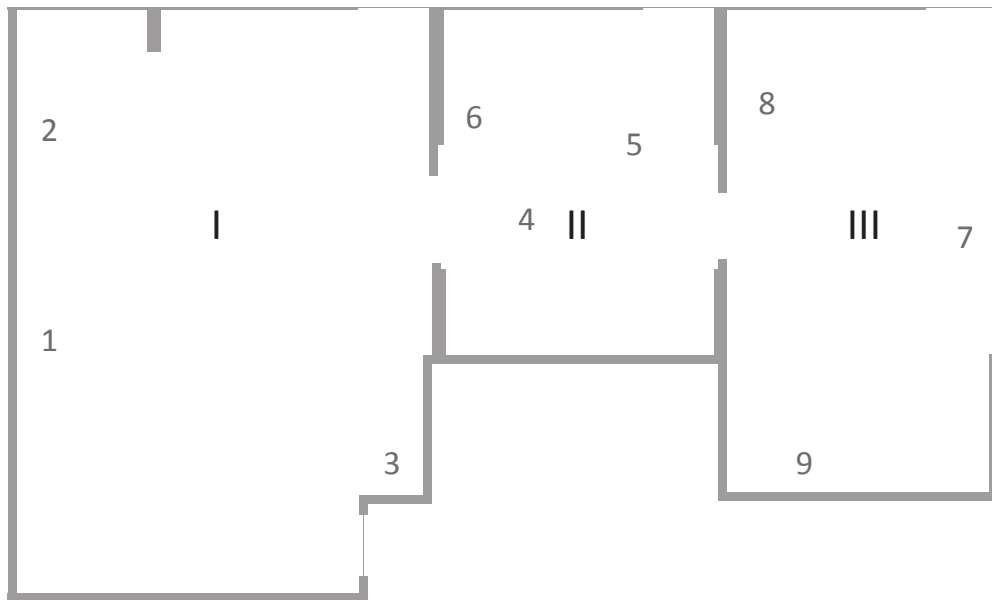

HAMLET

2 Broken Hearts

Loucia Carlier

Dimanche

Opening: Sunday, September 25th 2022, 4 – 8 pm

Exhibition: September 26th – November 4th 2022

Opening Hours: Saturdays, 2 – 5 pm or by appointment

I

1 | *Un dimanche sur la terre*, 2022
fabric, paint, straw, wood
240 x 610 x 30 cm

2 | *Sick Sad World (I)*, 2022
plexiglass, 3d printed objects,
plasticine, wood, plaster, foam,
straw, papier-mâché
36 x 30 x 14 cm

3 | *Sick Sad World (II)*, 2022
plexiglass, 3d printed objects,
plasticine, wood, plaster, foam,
straw, papier-mâché
36 x 30 x 14 cm

II

4 | *Praxis of Misfortune (I)*, 2022
ceramics, wood, fabrics
240 x 50 x 50 cm

5 | *Praxis of Misfortune (II)*, 2022
ceramics, wood, fabrics
240 x 50 x 50 cm

6 | *Castle in the Sky*, 2022
ceramics, paper
26 x 12 x 2 cm

III

7 | *Un dimanche sur la terre*, 2022
fabric, paint, straw, wood
240 x 440 x 60 cm

8 | *Sick Sad World (III)*, 2022
plexiglass, 3d printed objects,
plasticine, wood, plaster, foam,
straw, papier-mâché
36 x 30 x 14 cm

9 | *Sick Sad World (IV)*, 2022
plexiglass, 3d printed objects,
plasticine, wood, plaster, foam,
straw, papier-mâché
36 x 30 x 14 cm